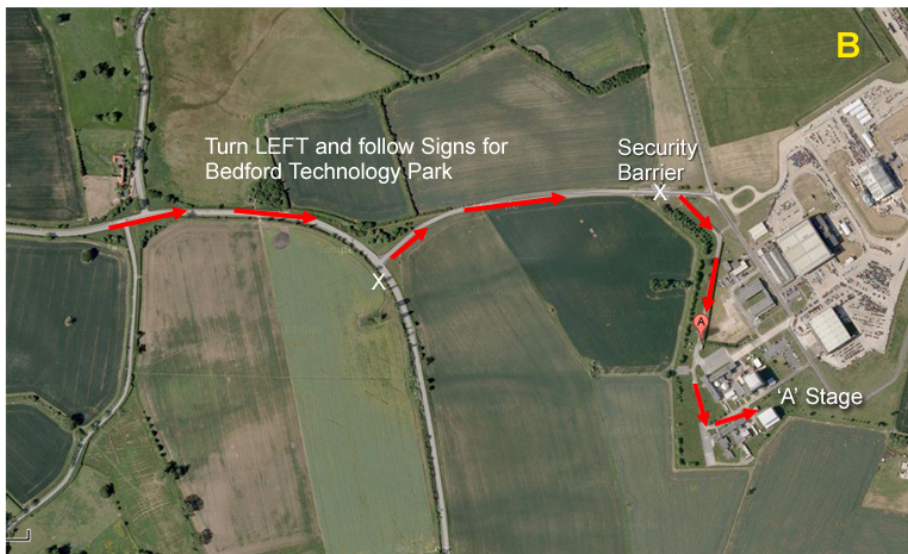

MILLENNIUM STUDIOS DIRECTIONS

Travelling from the South

On the A6 from Bedford, after the Sainsbury's roundabout proceed down the A6 towards Kettering.
Go through Milton Ernest (average speed cams).

Continuing along the A6 and at the NEXT and only roundabout, you need to turn RIGHT to Riseley/Thurleigh & Bedford Technology Park.

Travelling from the North take the A6 towards Bedford. At the Sharnbrook Roundabout (above map A) turn LEFT (sign posted to Riseley/Thurleigh). Follow the route above.

Search Google Maps for 'Millennium Studios Bletsoe'
Call us on: 01234 780 100

Millennium Studios
Bedford Technology Park
Thurleigh
Bedford
MK44 2YP

Note: The above post code is not good for sat nav!
You may wish to enter 'Thurleigh Road', which is the road we are actually off.